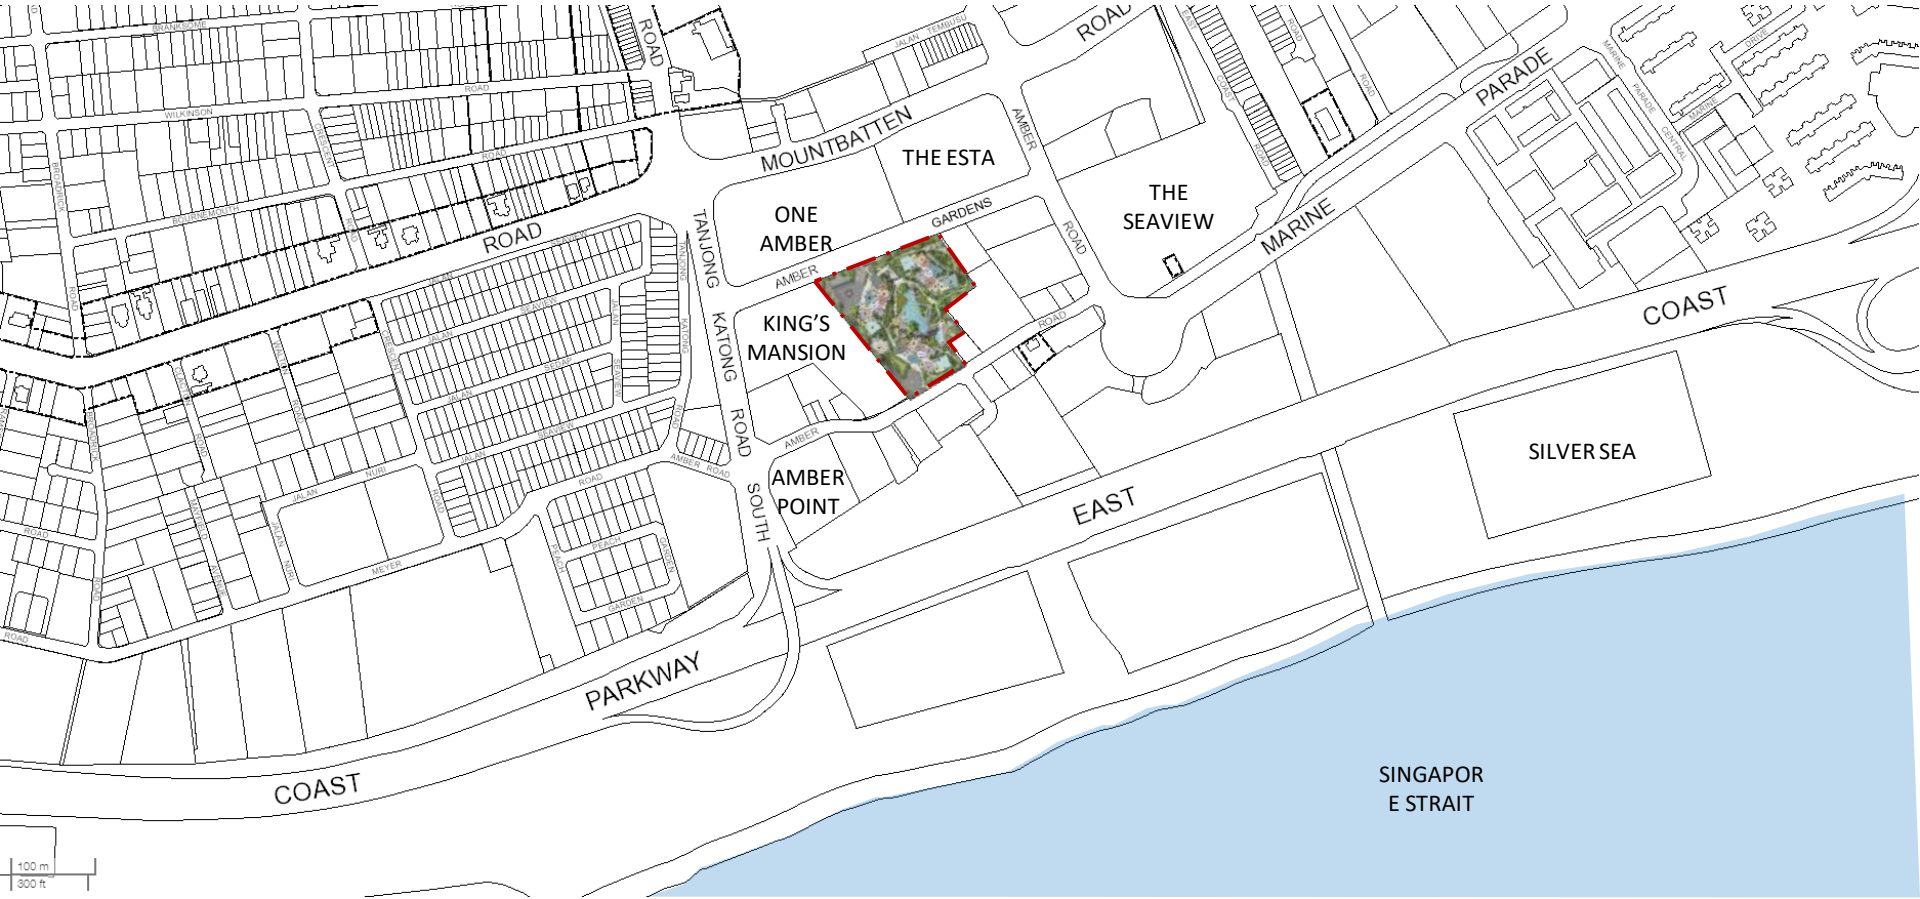

AMBER PARK

LOCATION & AMENITIES

AMBER PARK

LOCATION & AMENITIES

AMBER PARK

LOCATION & AMENITIES

AMBER PARK

THOMSON-EAST COAST LINE (TEL)

TE25

Tanjong Katong

丹戎加东 | தஞ்சோங் காத்தோங்

Tanjong Katong TEL Station Diagram

Address	2 Amber Road, Singapore 439846
Line Served	 Thomson-East Coast Line
Operator	SMRT Trains
Structure	Underground
Platform	Side
Opening	Year 2023

V·T·E	Thomson–East Coast line	[hide]
Stations	<i>Woodlands North · Woodlands · Woodlands South · Springleaf · Lentor · Mayflower · Bright Hill · Upper Thomson · Caldecott · Mount Pleasant · Stevens · Napier · Orchard Boulevard · Orchard · Great World · Havelock · Outram Park · Maxwell · Shenton Way · Marina Bay · Marina South · Gardens by the Bay · Founders' Memorial · Tanjong Rhu · Katong Park · Tanjong Katong · Marine Parade · Marine Terrace · Siglap · Bayshore · Bedok South · Sungei Bedok</i>	